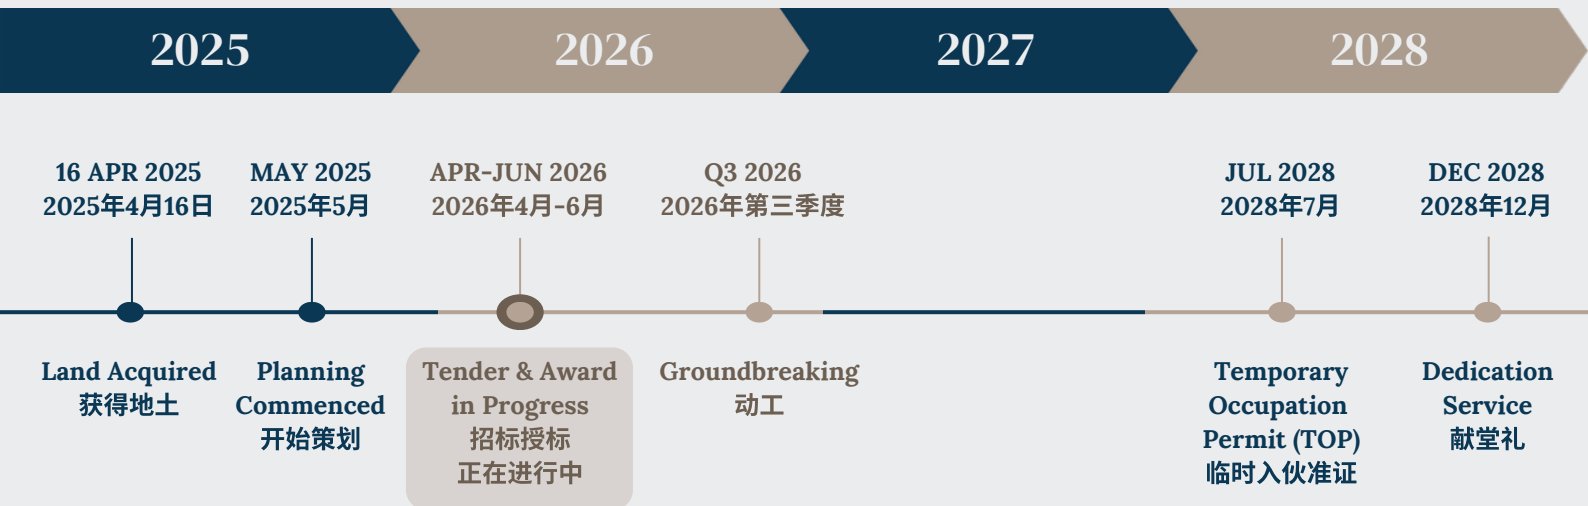

## EDEN@ALKAFF CRESCENT

团契厅

前厅

候场区

建堂小组

建造新堂从来不只是一个建筑工程，更是一段信心的旅程。请弟兄姐妹继续在祷告中纪念，求主赐下智慧、合一与恩典，使各项预备工作顺利进行，并盼望能在2026年第三季度顺利动土。愿我们所做的这一切能够荣耀神、建立生命、使更多人蒙福！

Building the new church is not merely a construction project, but also a journey of faith. We encourage all brothers and sisters to continue praying for wisdom, unity, and God's grace as the preparations move forward, and that construction may commence smoothly in the third quarter of 2026. May all that we do bring glory to God, build up lives, and become a blessing to many.

### 项目时间线 Project Timeline